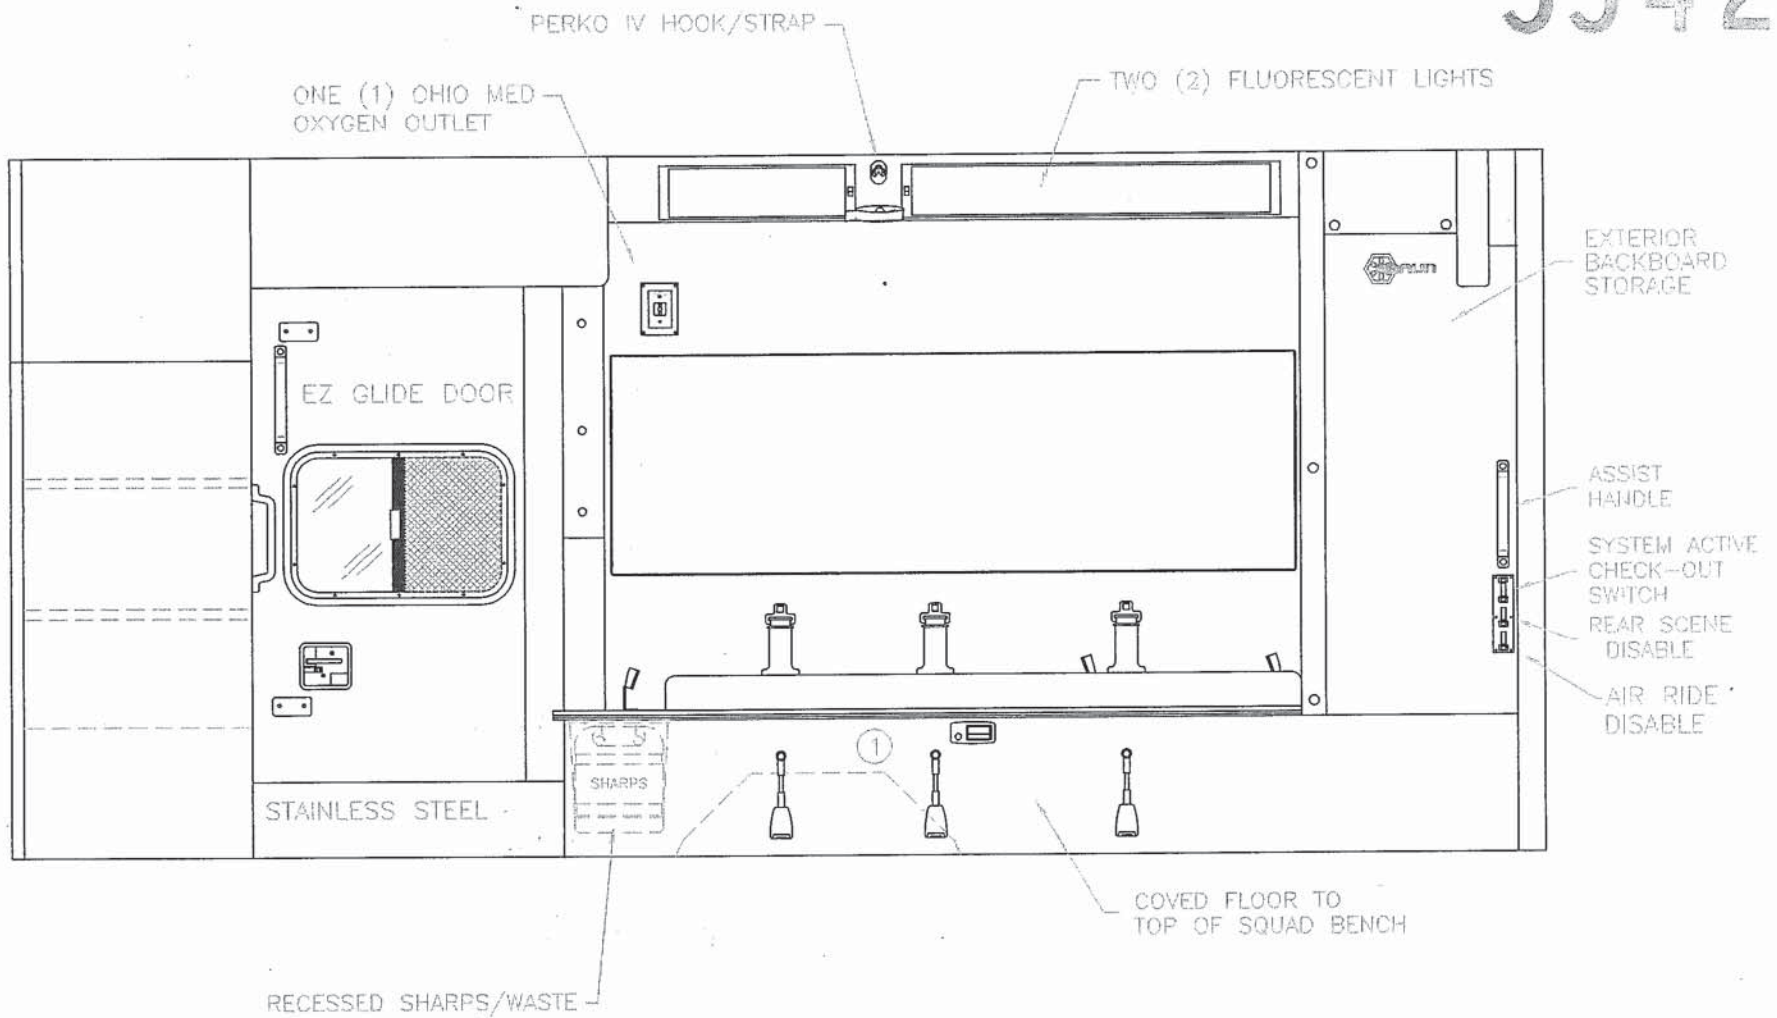

ALUMINUM CABINETS--DIMENSIONS ARE NOMINAL

2011 STREETSIDE INTERIOR VIEW  
BRAUN LIBERTY TYPE-I

1:20

DATE:	01 OCT 10
DWG.:	GLF
REV.:	NR

DRAWING NO.	LIBERTY--D--5
-------------	---------------

5542

#1 INSIDE DIM'S.: 14.50h x 74.75w x 20.00d

ALUMINUM CABINETS---DIMENSIONS ARE NOMINAL

2011 CURBSIDE INTERIOR VIEW  
BRAUN LIBERTY TYPE-I

1:18

DATE: 01 OCT 10  
DWG. REV. GLF NR

DWG. NO. LIBERTY-D-6

5542

COMPARTMENT

#1-#2 DOOR OPENING: 15.50h x 39.75w  
 INSIDE DIMS: 17.75h x 44.00w x 20.00d  
 PERMANENT DIVIDER(CENTERED)  
 ONE (1) ADJUSTABLE SHELF IN COMPARTMENT #1