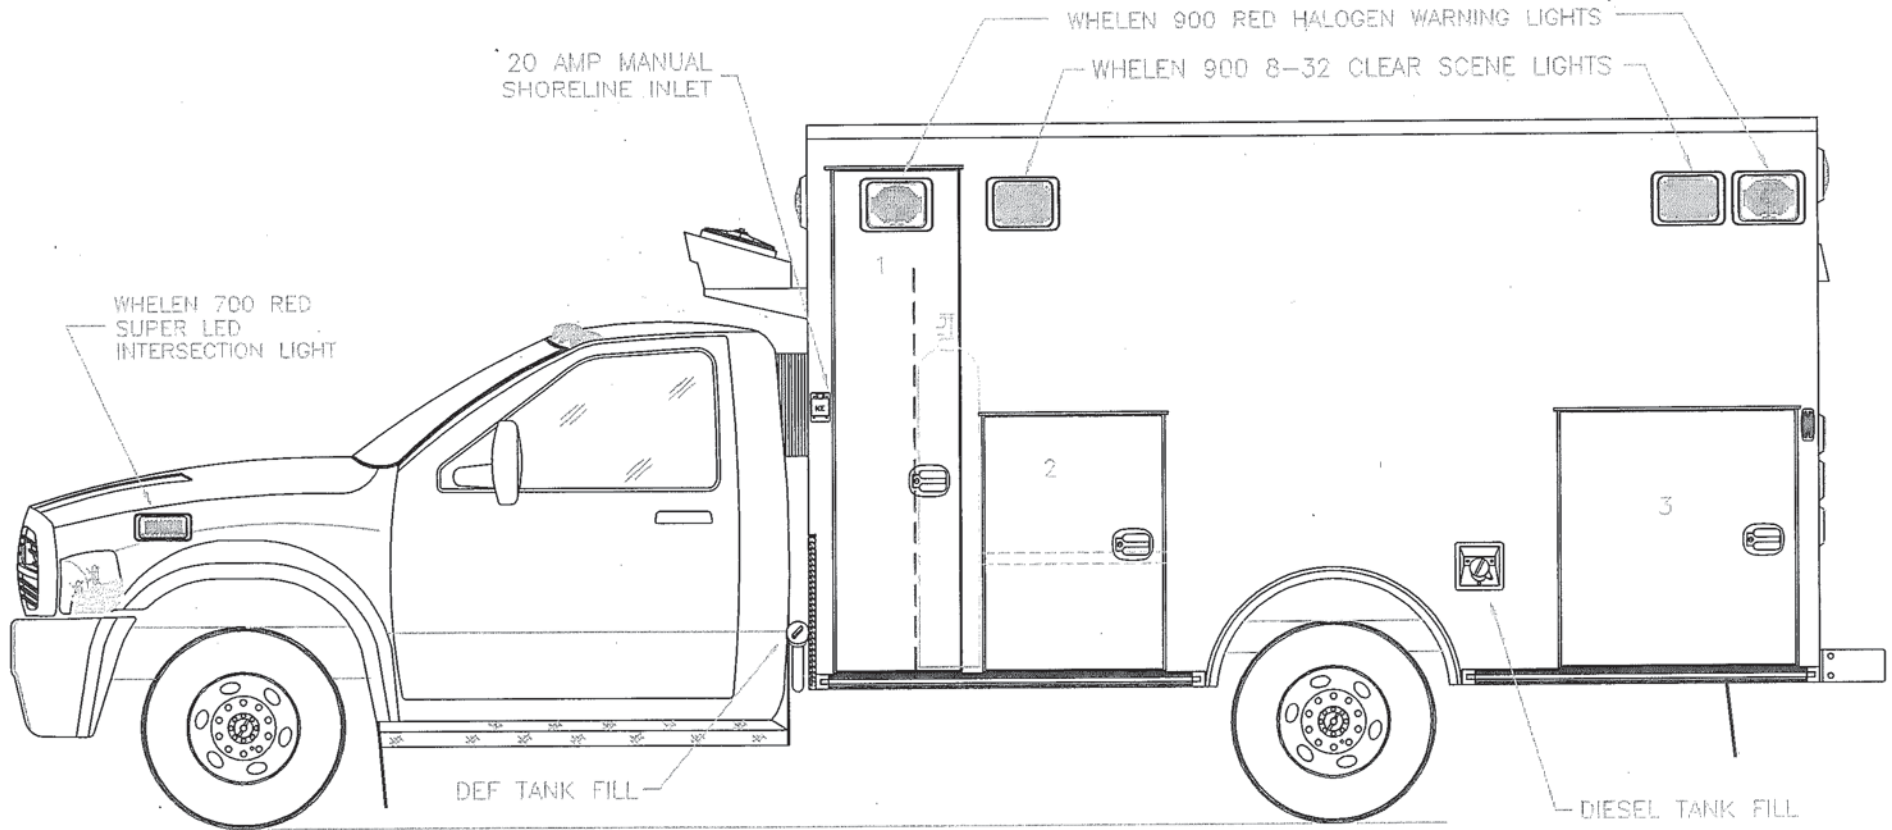

# 5542

2011 FRONT EXTERIOR VIEW  
 BRAUN LIBERTY TYPE-I / DODGE D-5500 CHASSIS

1:17

DATE:	28 OCT 10
DWG.:	GLF
REV.:	NR

DRAWING NO.  
 LIBERTY-D-1

OVERALL HEIGHT = 109.75"  
 OVERALL WIDTH WITH RUB  
 RAILS & FENDERETTES = 98"  
 DIMENSIONS ARE NOMINAL

5542

2011 REAR EXTERIOR VIEW  
 BRAUN LIBERTY TYPE-I

DATE:	01 OCT 10	DRAWING NO.
DWG.	GLF	REV. NR
		LIBERTY-D-2

OVERALL HEIGHT = 109.75"  
 OVERALL LENGTH = 293.5"  
 MODULE LENGTH = 156"

5542

COMPARTMENT  
 O.S.S #1  
 CLEAR OPENING: 76.75h x 16.00w  
 INSIDE DIM'S.: 77.75h x 20.75w x 20.00d  
 OXYGEN/BACKBOARD STORAGE  
 O.S.S #2  
 CLEAR OPENING: 38.50h x 24.50w  
 INSIDE DIM'S.: 41.50h x 28.25w x 20.00d  
 ONE (1) ADJUSTABLE SHELF

O.S.S #3  
 CLEAR OPENING: 38.50h x 33.25w  
 INSIDE DIM'S.: 41.50h x 37.25w x 20.00d

DIMENSIONS ARE NOMINAL

2011 STREETSIDE EXTERIOR VIEW  
 BRAUN LIBERTY TYPE-1 / DODGE D-5500 CHASSIS

1:28

DATE:	01 OCT 10
DWG.:	GLF
REV.:	NR

DRAWING NO.	LIBERTY-D-3
-------------	-------------

OVERALL HEIGHT = 109.75"  
 OVERALL LENGTH = 293.5"  
 MODULE LENGTH = 156"

5542

COMPARTMENT  
 O.S.S #4

CLEAR OPENING: 76.75h x 18.25w  
 INSIDE DIM'S.: 77.75h x 21.50w x 20.50d  
 BACKBOARD/SCOOP STORAGE