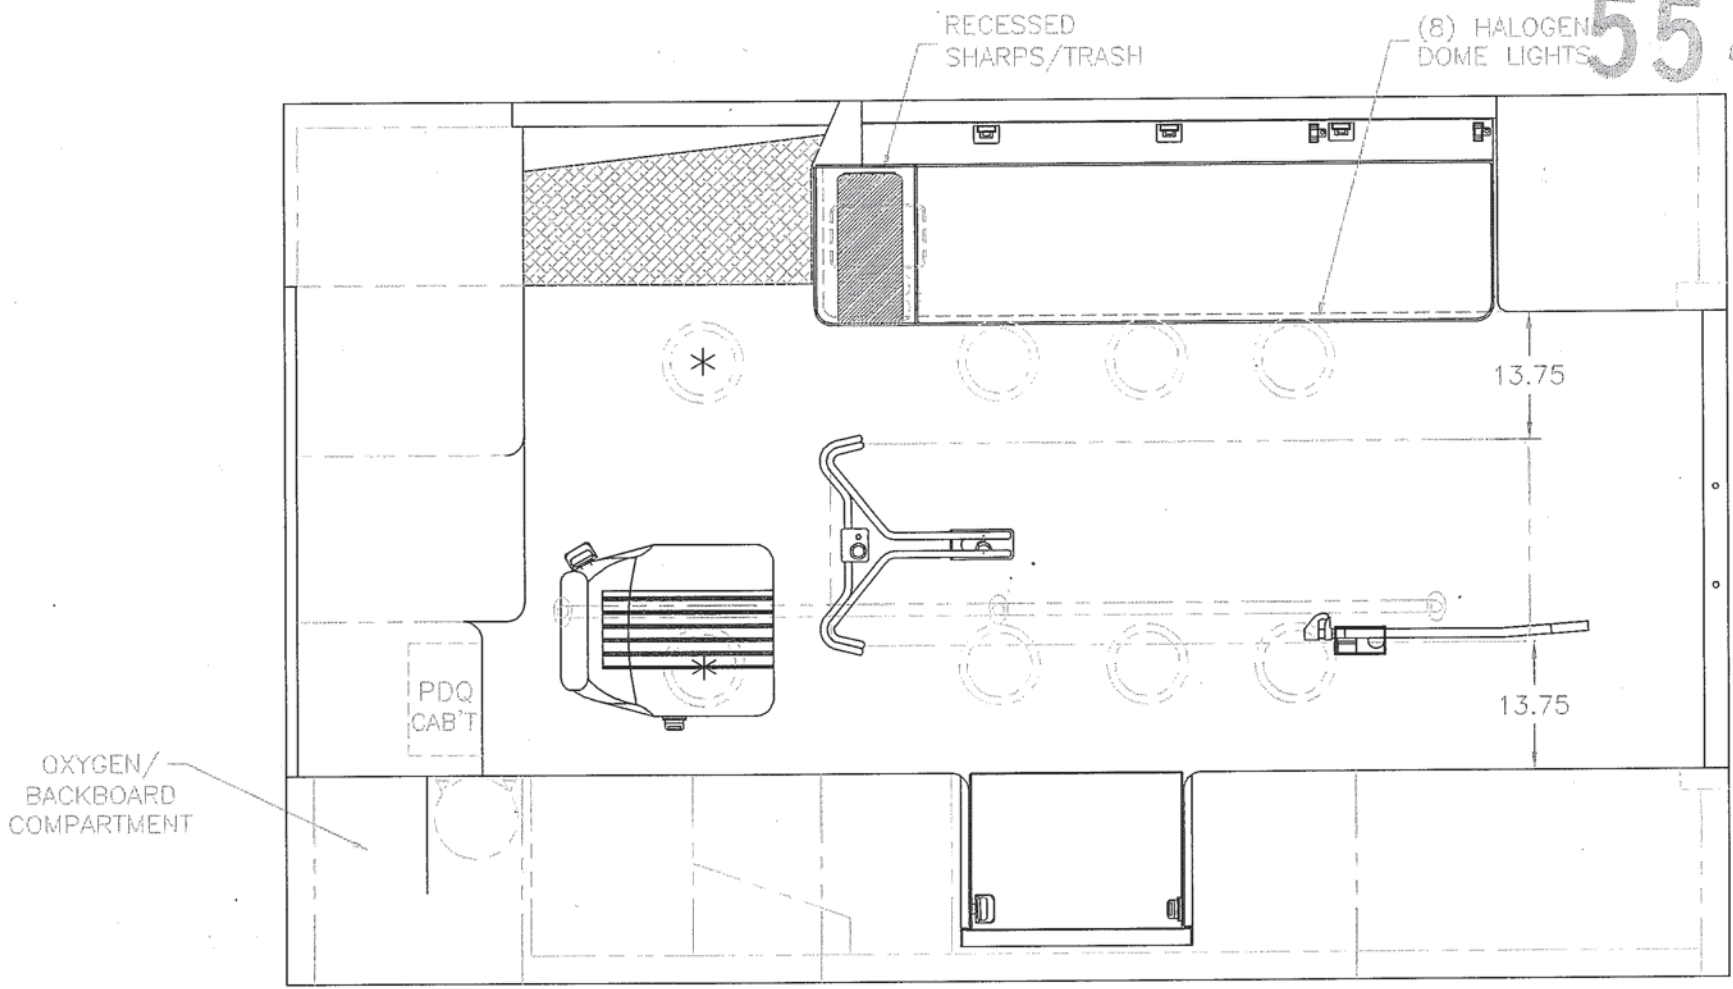

5542

2011 REAR EXTERIOR VIEW  
 BRAUN LIBERTY TYPE-I

DATE:	01 OCT 10	DRAWING NO.
DWG.	GLF	REV. NR
		LIBERTY-D-2

OVERALL HEIGHT = 109.75"  
 OVERALL LENGTH = 293.5"  
 MODULE LENGTH = 156"

5542

COMPARTMENT  
 O.S.S #1  
 CLEAR OPENING: 76.75h x 16.00w  
 INSIDE DIM'S.: 77.75h x 20.75w x 20.00d  
 OXYGEN/BACKBOARD STORAGE  
 O.S.S #2  
 CLEAR OPENING: 38.50h x 24.50w  
 INSIDE DIM'S.: 41.50h x 28.25w x 20.00d  
 ONE (1) ADJUSTABLE SHELF

2011 PARTITION INTERIOR VIEW  
 BRAUN LIBERTY TYPE-1

DATE:		DRAWING NO.	
01 OCT 10		LIBERTY-D-7	
DWG.	REV.		
GLF	NR		

5542

2011 REAR INTERIOR VIEW  
BRAUN LIBERTY TYPE-1

1:12

DATE:	30 SEPT 10
DWG.	REV.
GLF	NR

DRAWING NO.
LIBERTY-D-3

5542

\* TWO (2) ANTENNA BASES LOCATED OUTBOARD OF DOME LIGHTS WITH COAX SERVICE LOOP

STRYKER CENTER MOUNT COT HARDWARE - *Have install until sold*

MODULE WIDTH = 96"  
 MODULE LENGTH = 156"  
 MODULE HEAD ROOM = 72"

DIMENSIONS ARE NOMINAL

2011 FLOOR INTERIOR VIEW  
 BRAUN LIBERTY TYPE-I

DATE:	01 OCT 10	DRAWING NO.	
DWG.	GLF	REV.	NR
1:20		LIBERTY-D-9	