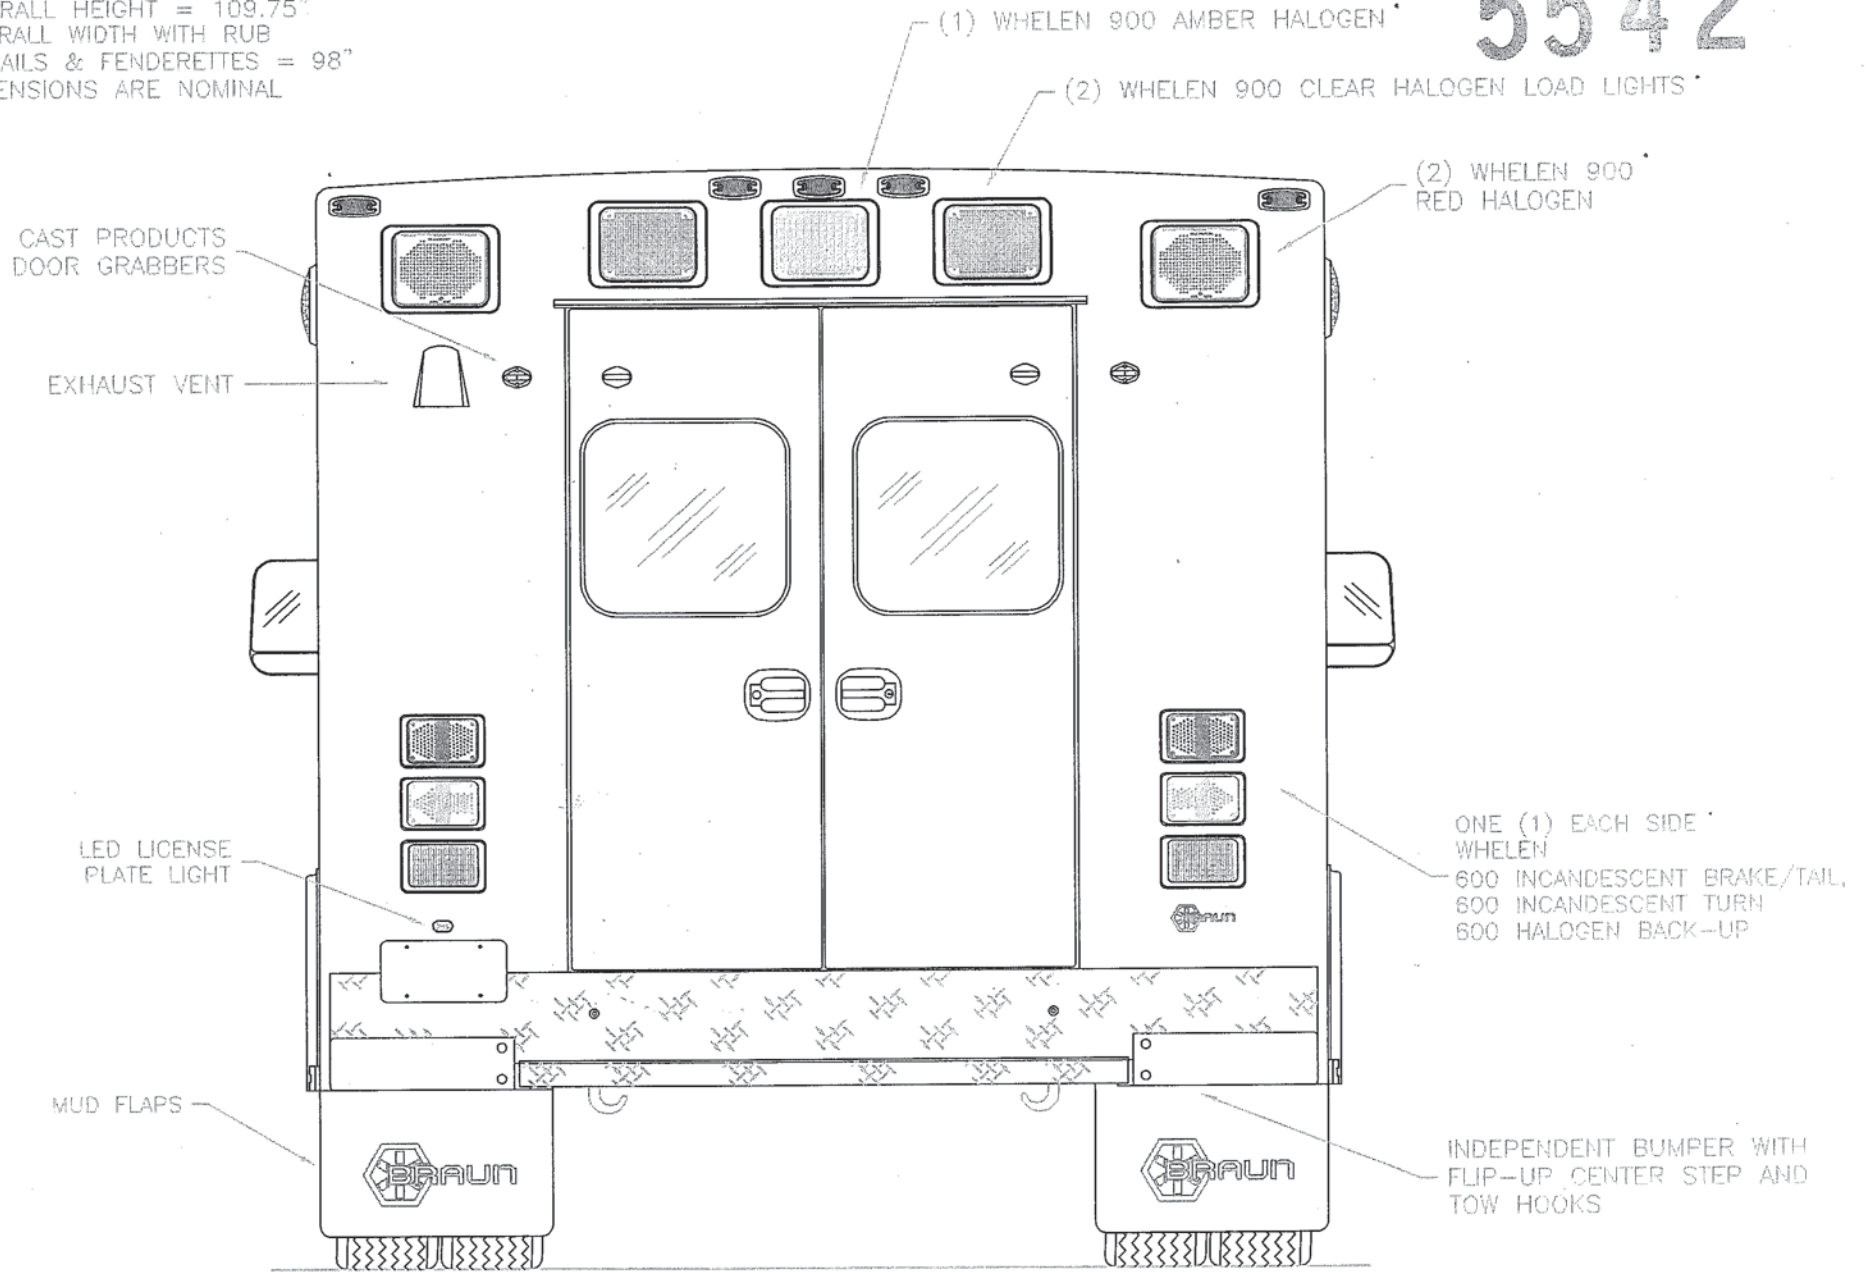

# 5542

2011 FRONT EXTERIOR VIEW  
 BRAUN LIBERTY TYPE-I / DODGE D-5500 CHASSIS

1:17

DATE:	28 OCT 10
DWG.:	GLF
REV.:	NR

DRAWING NO.  
 LIBERTY-D-1

OVERALL HEIGHT = 109.75"  
 OVERALL WIDTH WITH RUB  
 RAILS & FENDERETTES = 98"  
 DIMENSIONS ARE NOMINAL

5542

2011 REAR EXTERIOR VIEW  
 BRAUN LIBERTY TYPE-I

DATE:	01 OCT 10	DRAWING NO.
DWG.	GLF	REV. NR
		LIBERTY-D-2

OVERALL HEIGHT = 109.75"  
 OVERALL LENGTH = 293.5"  
 MODULE LENGTH = 156"

5542

COMPARTMENT  
 O.S.S #1  
 CLEAR OPENING: 76.75h x 16.00w  
 INSIDE DIM'S.: 77.75h x 20.75w x 20.00d  
 OXYGEN/BACKBOARD STORAGE  
 O.S.S #2  
 CLEAR OPENING: 38.50h x 24.50w  
 INSIDE DIM'S.: 41.50h x 28.25w x 20.00d  
 ONE (1) ADJUSTABLE SHELF

O.S.S #3  
 CLEAR OPENING: 38.50h x 33.25w  
 INSIDE DIM'S.: 41.50h x 37.25w x 20.00d

DIMENSIONS ARE NOMINAL

2011 STREETSIDE EXTERIOR VIEW  
 BRAUN LIBERTY TYPE-1 / DODGE D-5500 CHASSIS

1:28

DATE:	01 OCT 10
DWG.:	GLF
REV.:	NR

DRAWING NO.	LIBERTY-D-3
-------------	-------------

OVERALL HEIGHT = 109.75"  
 OVERALL LENGTH = 293.5"  
 MODULE LENGTH = 156"

5542

COMPARTMENT  
 O.S.S #4

CLEAR OPENING: 76.75h x 18.25w  
 INSIDE DIM'S.: 77.75h x 21.50w x 20.50d  
 BACKBOARD/SCOOP STORAGE