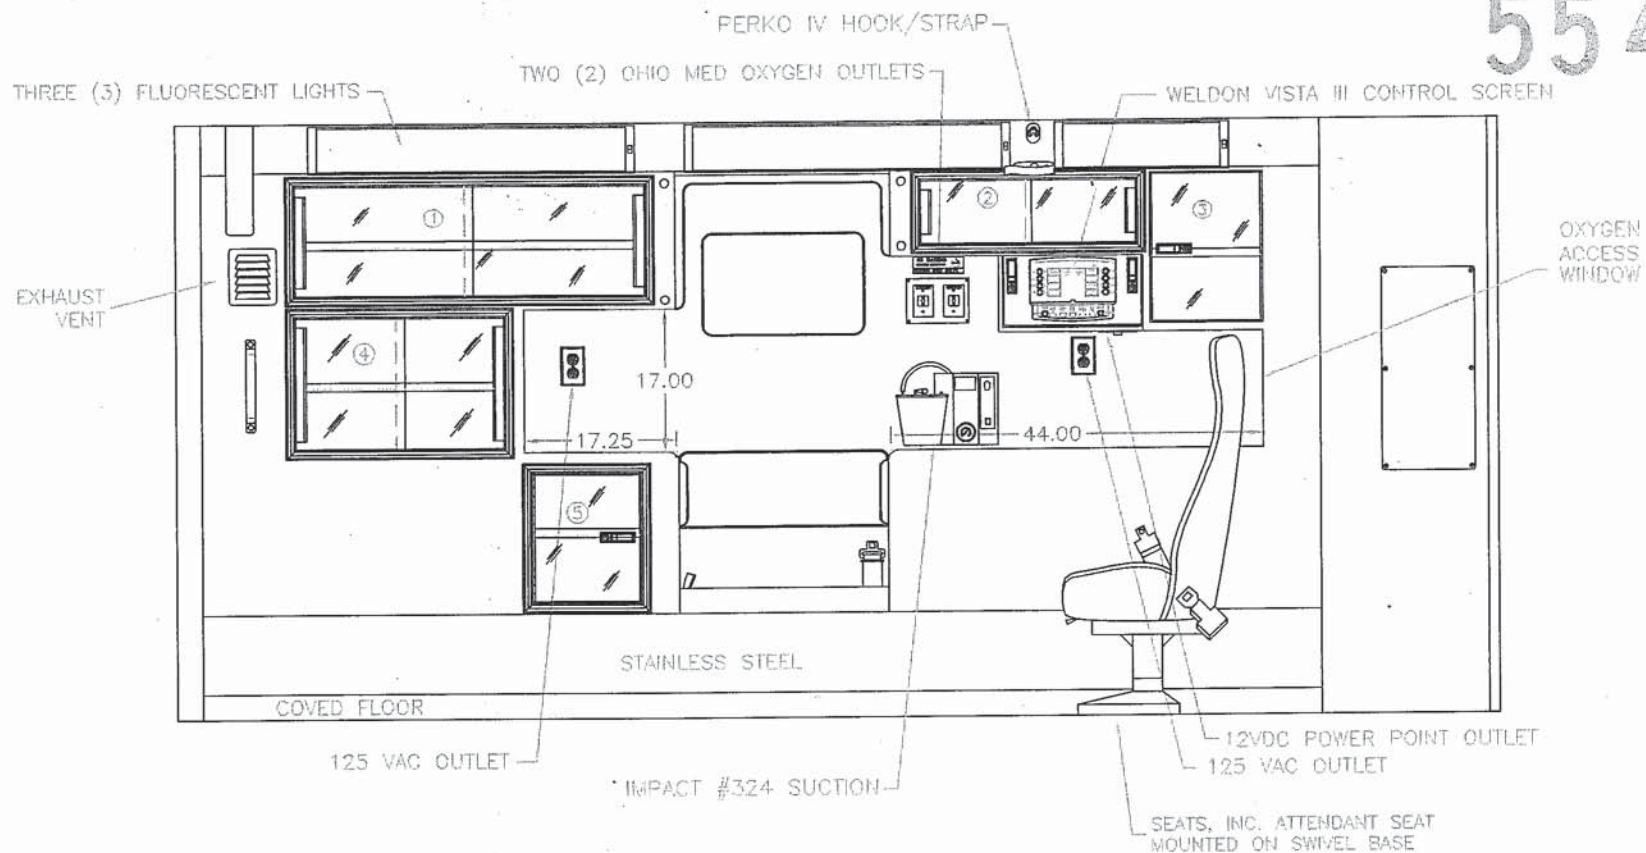

5542

COMPARTMENT

- #1 DOOR OPENING: 12.50h x 41.50w
  INSIDE DIMS: 14.50h x 43.00w x 17.25d
  ONE (1) ADJUSTABLE SHELF
- #2 DOOR OPENING: 7.50h x 25.50w
  INSIDE DIMS: 9.75h x 27.00w x 17.25d
- #3 DOOR OPENING: 17.75h x 13.25w
  INSIDE DIMS: 19.00h x 13.25w x 17.25d
  ONE (1) ADJUSTABLE SHELF
  HINGED ACRYLIC DOOR
  ONE (1) LOCKING LEVER LATCH

- #4 DOOR OPENING: 15.00h x 25.25w
  INSIDE DIMS: 18.50h x 29.00w x 17.25d
  ONE (1) ADJUSTABLE SHELF
- #5 DOOR OPENING: 17.00h x 13.25w
  INSIDE DIMS: 18.00h x 18.00w x 17.25d
  ONE (1) ADJUSTABLE SHELF
  LEFT-HINGED ACRYLIC DOOR
  ONE (1) LOCKING LEVER LATCH

ALUMINUM CABINETS--DIMENSIONS ARE NOMINAL

2011 STREETSIDE INTERIOR VIEW
BRAUN LIBERTY TYPE-I

1:20

DATE:	01 OCT 10
DWG.:	GLF
REV.:	NR

DRAWING NO.	LIBERTY--D--5