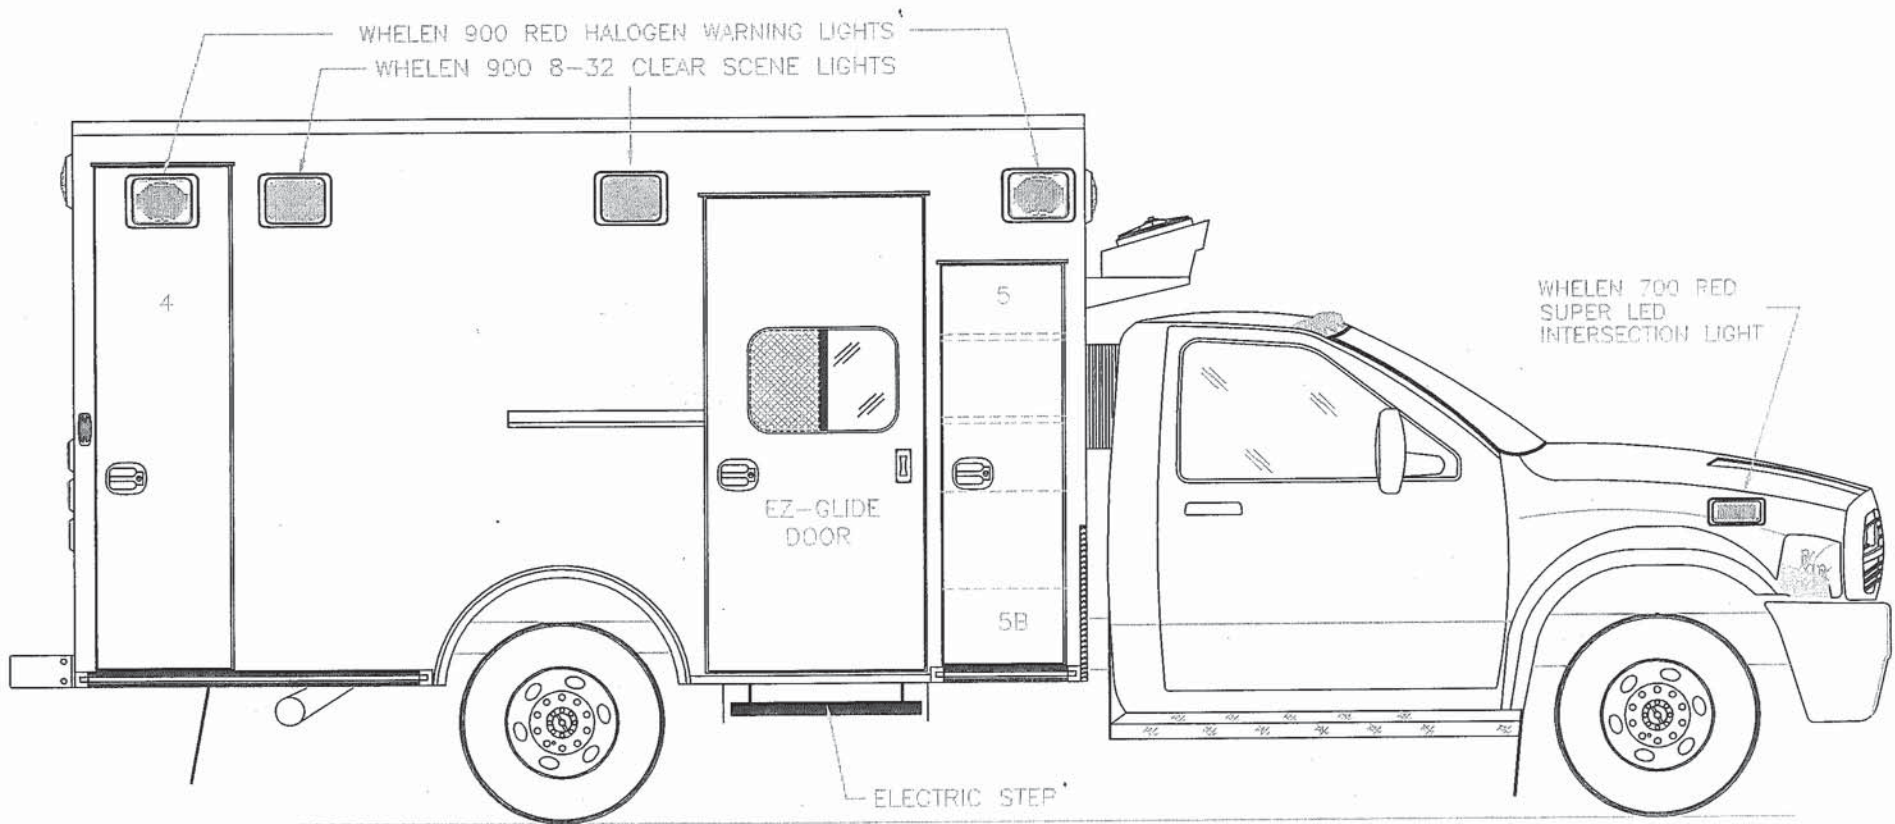

5542

2011 REAR EXTERIOR VIEW  
 BRAUN LIBERTY TYPE-I

DATE:	01 OCT 10	DRAWING NO.
DWG.	GLF	REV. NR
		LIBERTY-D-2

OVERALL HEIGHT = 109.75"  
 OVERALL LENGTH = 293.5"  
 MODULE LENGTH = 156"

5542

COMPARTMENT  
 O.S.S #1  
 CLEAR OPENING: 76.75h x 16.00w  
 INSIDE DIM'S.: 77.75h x 20.75w x 20.00d  
 OXYGEN/BACKBOARD STORAGE  
 O.S.S #2  
 CLEAR OPENING: 38.50h x 24.50w  
 INSIDE DIM'S.: 41.50h x 28.25w x 20.00d  
 ONE (1) ADJUSTABLE SHELF

DRAWING NO.	LIBERTY-D-3
-------------	-------------

OVERALL HEIGHT = 109.75"  
 OVERALL LENGTH = 293.5"  
 MODULE LENGTH = 156"

5542

COMPARTMENT  
 O.S.S #4

CLEAR OPENING: 76.75h x 18.25w  
 INSIDE DIM'S.: 77.75h x 21.50w x 20.50d  
 BACKBOARD/SCOOP STORAGE