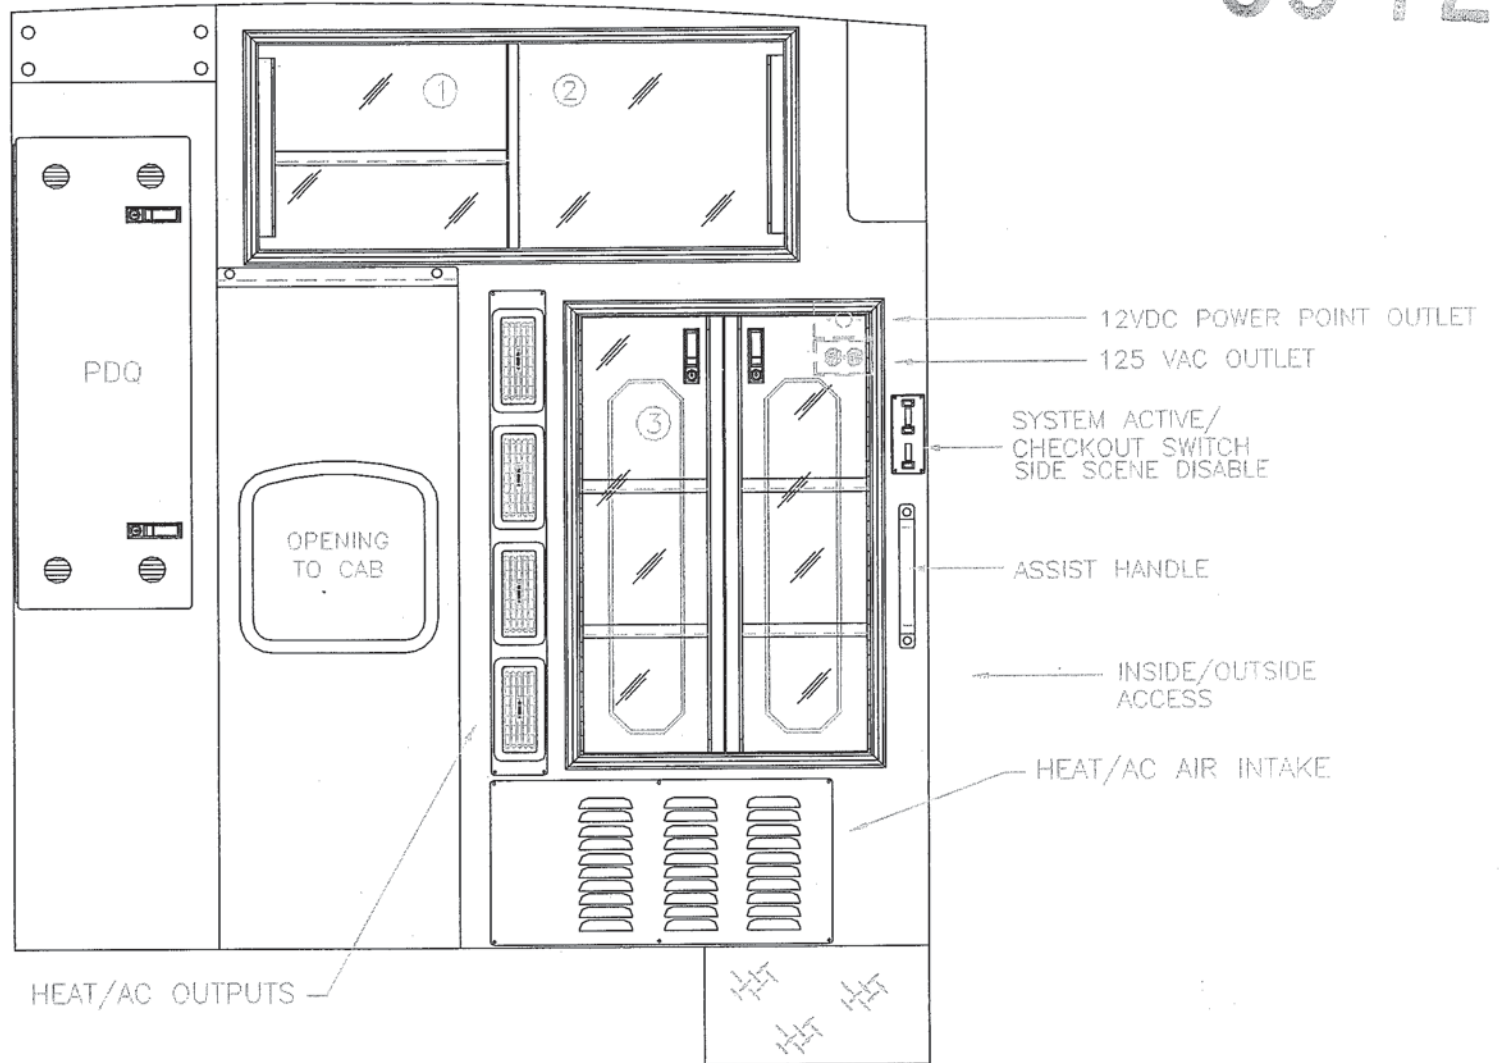

ALUMINUM CABINETS---DIMENSIONS ARE NOMINAL

2011 CURBSIDE INTERIOR VIEW  
BRAUN LIBERTY TYPE-I

1:18

DATE: 01 OCT 10  
DWG. REV. GLF NR

DWG. NO. LIBERTY-D-6

5542

COMPARTMENT

#1-#2 DOOR OPENING: 15.50h x 39.75w  
 INSIDE DIMS: 17.75h x 44.00w x 20.00d  
 PERMANENT DIVIDER(CENTERED)  
 ONE (1) ADJUSTABLE SHELF IN COMPARTMENT #1