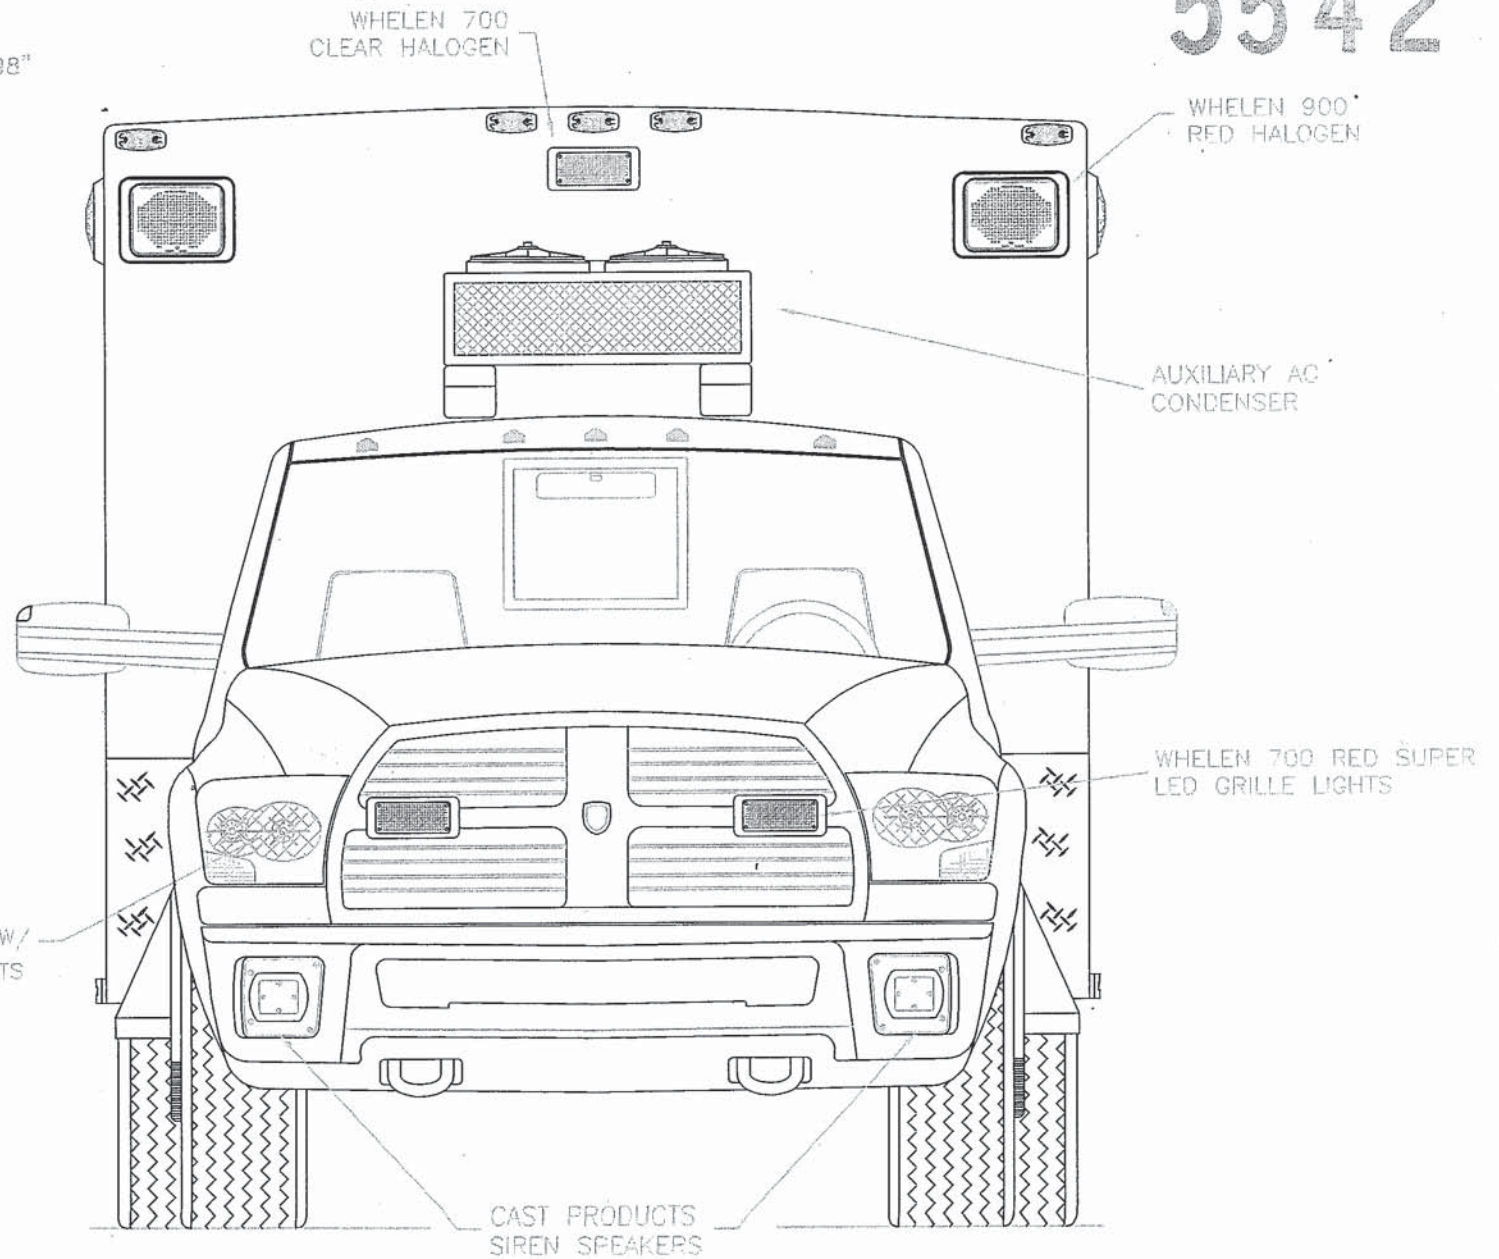

# 5542

2011 FRONT EXTERIOR VIEW  
 BRAUN LIBERTY TYPE-I / DODGE D-5500 CHASSIS

1:17

DATE:	28 OCT 10
DWG.:	GLF
REV.:	NR

DRAWING NO.  
 LIBERTY-D-1

OVERALL HEIGHT = 109.75"  
 OVERALL WIDTH WITH RUB  
 RAILS & FENDERETTES = 98"  
 DIMENSIONS ARE NOMINAL

5542

2011 REAR EXTERIOR VIEW  
 BRAUN LIBERTY TYPE-I

DATE:	01 OCT 10	DRAWING NO.
DWG.	GLF	REV. NR
		LIBERTY-D-2

OVERALL HEIGHT = 109.75"  
 OVERALL LENGTH = 293.5"  
 MODULE LENGTH = 156"

5542

COMPARTMENT  
 O.S.S #1  
 CLEAR OPENING: 76.75h x 16.00w  
 INSIDE DIM'S.: 77.75h x 20.75w x 20.00d  
 OXYGEN/BACKBOARD STORAGE  
 O.S.S #2  
 CLEAR OPENING: 38.50h x 24.50w  
 INSIDE DIM'S.: 41.50h x 28.25w x 20.00d  
 ONE (1) ADJUSTABLE SHELF

O.S.S #3  
 CLEAR OPENING: 38.50h x 33.25w  
 INSIDE DIM'S.: 41.50h x 37.25w x 20.00d

DIMENSIONS ARE NOMINAL

2011 STREETSIDE EXTERIOR VIEW  
 BRAUN LIBERTY TYPE-1 / DODGE D-5500 CHASSIS

1:28

DATE:	01 OCT 10
DWG.:	GLF
REV.:	NR

DRAWING NO.	LIBERTY-D-3
-------------	-------------

OVERALL HEIGHT = 109.75"  
 OVERALL LENGTH = 293.5"  
 MODULE LENGTH = 156"

5542

COMPARTMENT  
 O.S.S #4

CLEAR OPENING: 76.75h x 18.25w  
 INSIDE DIM'S.: 77.75h x 21.50w x 20.50d  
 BACKBOARD/SCOOP STORAGE