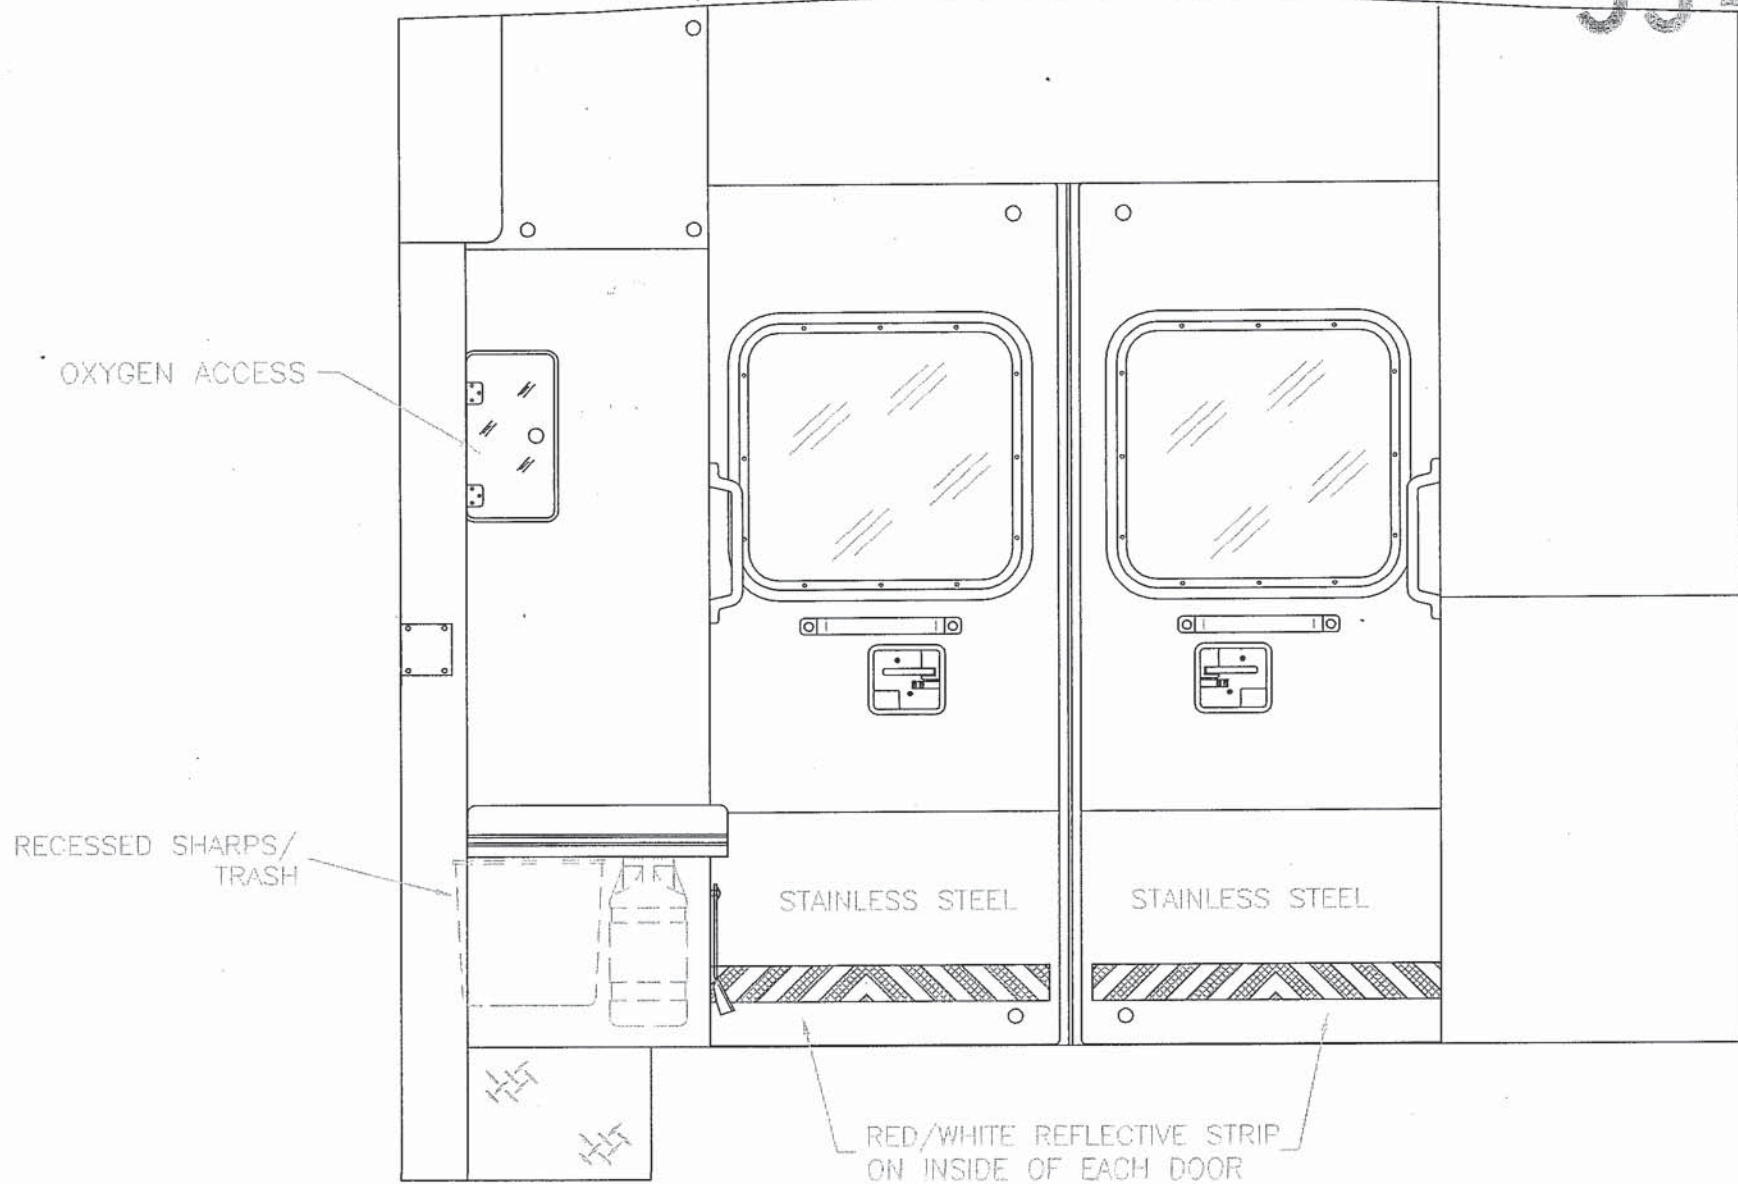

O.S.S #3  
 CLEAR OPENING: 38.50h x 33.25w  
 INSIDE DIM'S.: 41.50h x 37.25w x 20.00d

DIMENSIONS ARE NOMINAL

2011 STREETSIDE EXTERIOR VIEW  
 BRAUN LIBERTY TYPE-1 / DODGE D-5500 CHASSIS

1:28

DATE:	01 OCT 10
DWG.:	GLF
REV.:	NR

2011 PARTITION INTERIOR VIEW  
 BRAUN LIBERTY TYPE-1

DATE:		DRAWING NO.	
01 OCT 10		LIBERTY-D-7	
DWG.	REV.		
GLF	NR		

5542

2011 REAR INTERIOR VIEW  
BRAUN LIBERTY TYPE-1

1:12

DATE:	30 SEPT 10
DWG.	REV.
GLF	NR

DRAWING NO.
LIBERTY-D-3

5542

\* TWO (2) ANTENNA BASES LOCATED OUTBOARD OF DOME LIGHTS WITH COAX SERVICE LOOP

STRYKER CENTER MOUNT COT HARDWARE - *Have install until sold*

MODULE WIDTH = 96"  
 MODULE LENGTH = 156"  
 MODULE HEAD ROOM = 72"